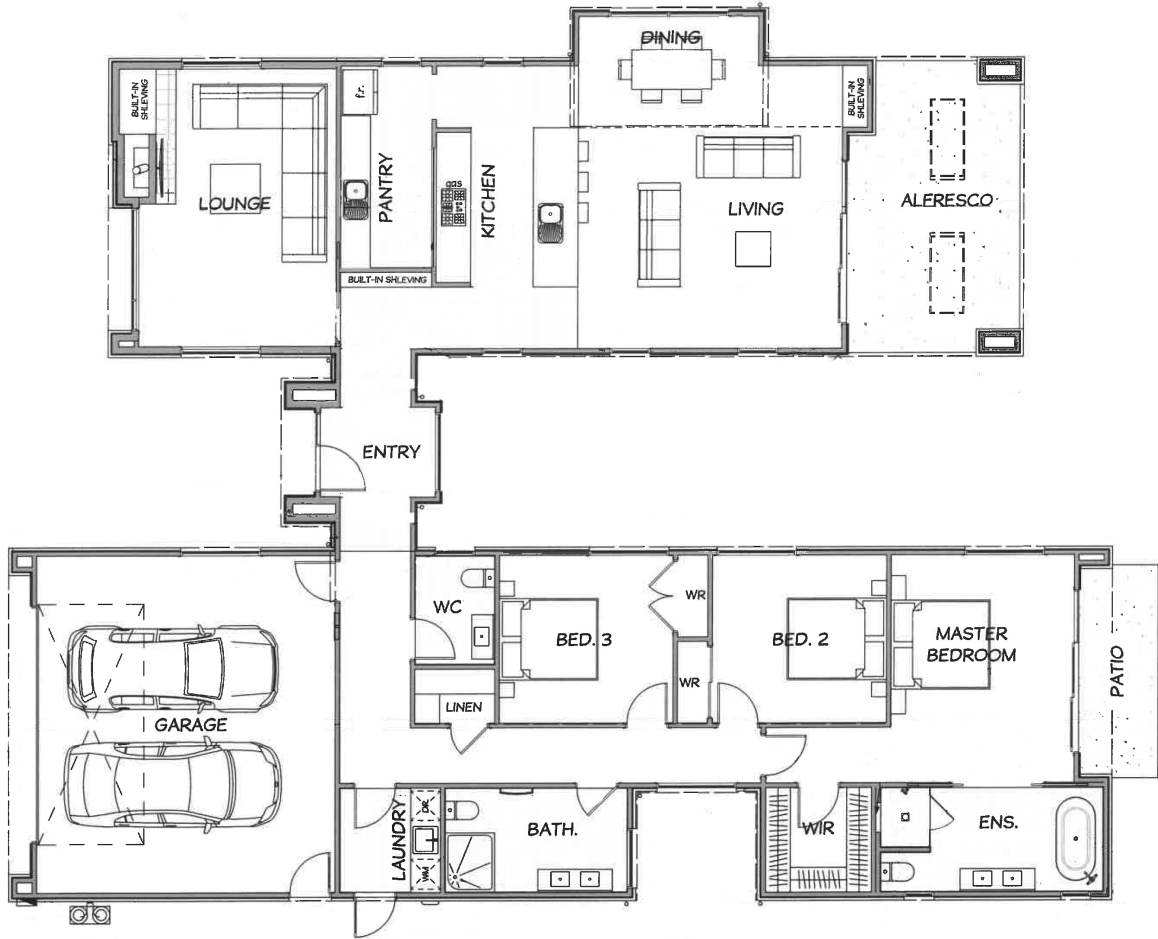

## 82 Berryfield Drive, Richmond

 3	 2	 2	 3	 3
---	---	---	---	---

This home is a showstopper, cleverly designed to meet subdivision requirements yet provide expansive private living within 244sqm. Sitting between two pavilions is a welcoming entranceway that invites you down the wide Kwila boardwalk and into the lobby. The pavilion-style layout allows for the separation of living and sleeping areas. To one side, the light and luxurious main suite is simply sublime with high ceilings and sliders that open up an entire wall to a Kwila-decked outdoor area.

# 82 Berryfield Drive, Richmond

244.00m<sup>2</sup> | 3 bdr

Living Area

244 m<sup>2</sup>

The images may show features which may not be included in the standard plan or price. Your local Jennian New Home Consultant will confirm standard features and discuss your ideas. All plans remain the copyright of Jennian Homes.