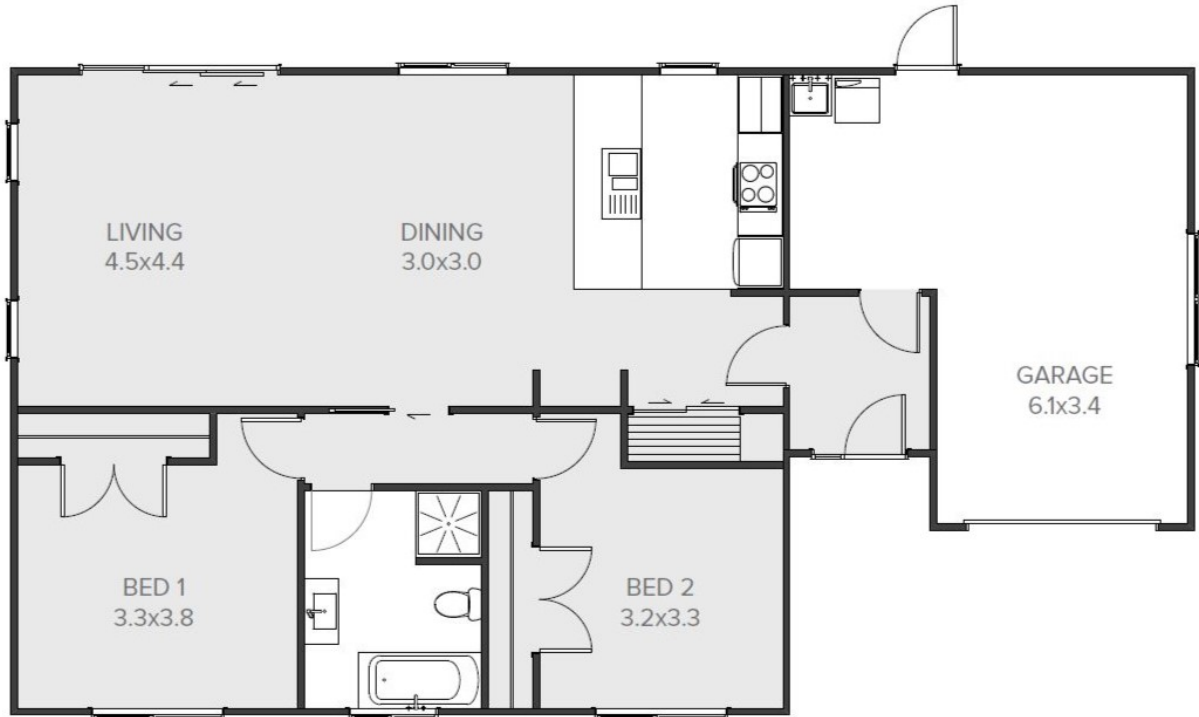

Weka

A cleverly designed two bedroom home with modern living in mind. *Gable and mono-pitch rooflines available.

 2	 1	 1	 1	 1
---	---	---	---	---

Living Area	104.31 m ²
Garage Area	27.91 m ²
Total Floor Area	132.22 m²
Home Width	9 m
Home Length	16.27 m