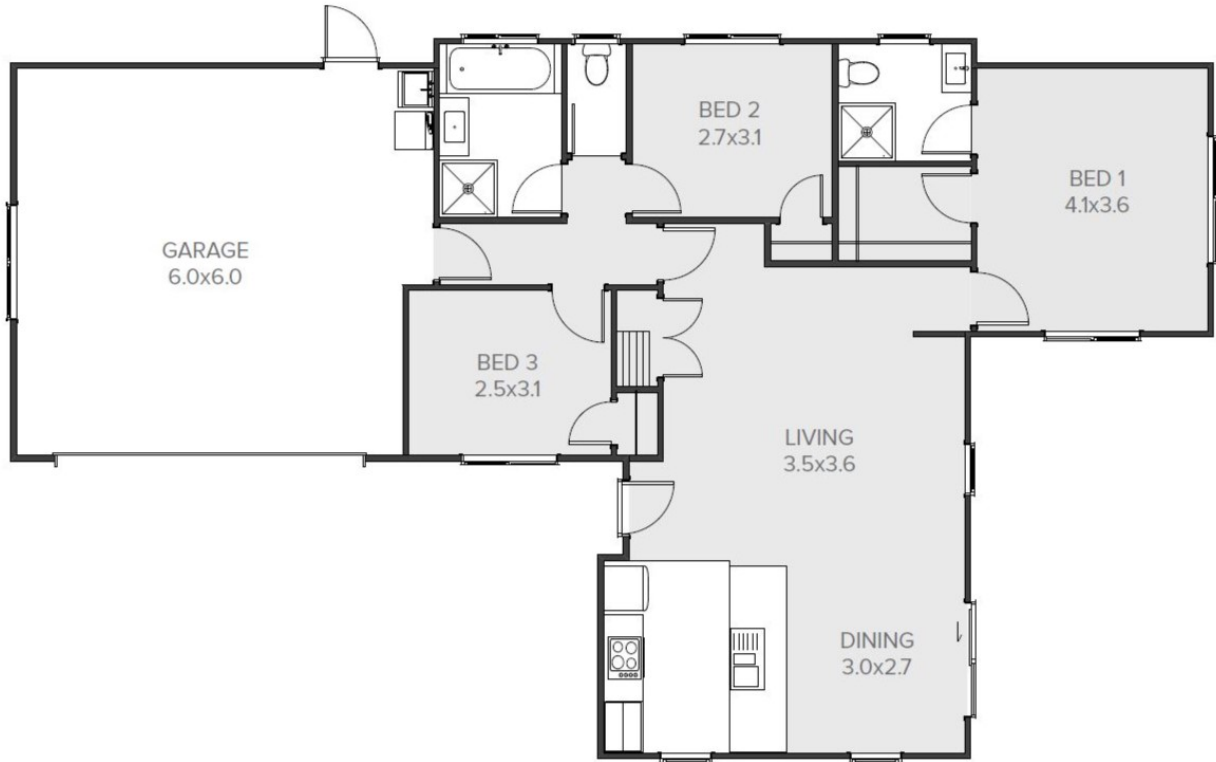

Bellbird

An intelligently designed three bedroom home that is equipped to fit the needs of your family without sacrificing style and comfort.

*Gable and mono-pitch rooflines available.

 3	 2	 2	 2	 1
---	---	---	---	---

Bellbird

145.27m² | 3 bdrms

Living Area	105.73 m ²
Garage Area	39.54 m ²
Total Floor Area	145.27 m²
Home Width	11.46 m
Home Length	18.99 m

The images may show features which may not be included in the standard plan or price. Your local Jennian New Home Consultant will confirm standard features and discuss your ideas. All plans remain the copyright of Jennian Homes.